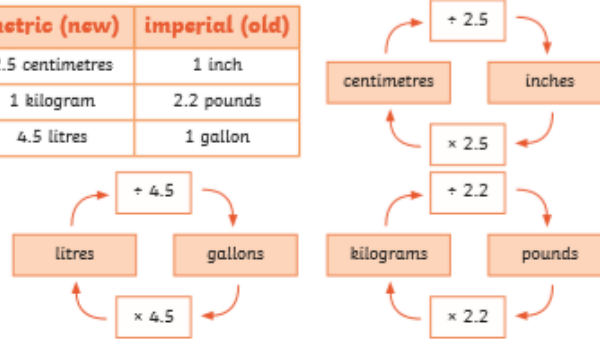

Year 1 year = 12 months = 52 weeks = 365 days

Imperial Measures

Things that could be measured using imperial units:

- Someone's height in feet and inches
- The mass of a bag of sugar in ounces
- The mass of a sack of potatoes in pounds
- A person's mass in stones
- A carton of milk in pints
- The amount of water in a bath in gallons

1 foot = 12 inches
 1 pound = 16 ounces
 1 stone = 14 pounds
 1 gallon = 8 pints

Metric to Imperial Conversions

metric (new)	imperial (old)
2.5 centimetres	1 inch
1 kilogram	2.2 pounds
4.5 litres	1 gallon