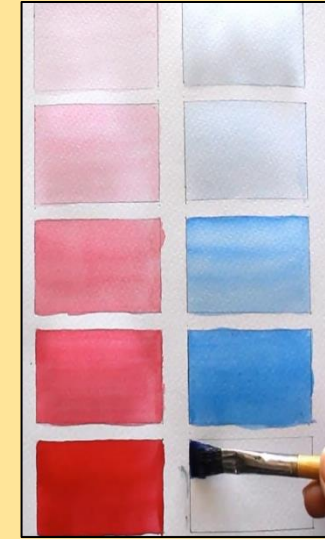

Frida Kahlo (1907-1954)

Frida Kahlo was a Mexican artist. She lived in Coyoacán, which is in Mexico. She loved her country and liked to paint Mexican plants, animals and objects.

When she was young, Frida had an accident that made her very poorly, but she liked painting so much that she kept doing it while in bed and in her wheelchair.

Frida liked to paint herself. To express what she liked and what she was feeling, she painted plants and animals around her.

Watercolour paint

More water

Less water

Tools	
Poster Paint	
Watercolours	
Powder Paint	
Paintbrush	