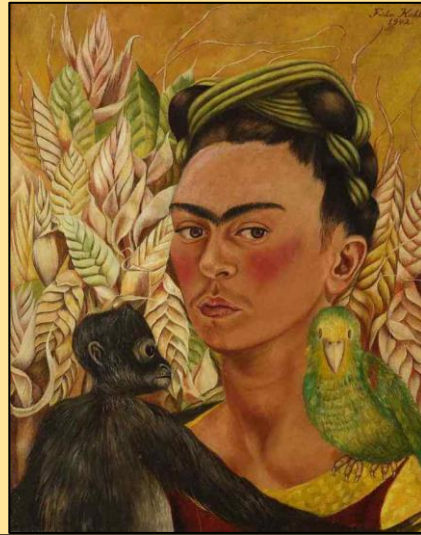

Frida Kahlo (1907-1954)

Frida Kahlo was a Mexican artist. She lived in Coyoacán, which is in Mexico. She loved her country and liked to paint Mexican plants, animals and objects.

When she was young, Frida had an accident that made her very poorly, but she liked painting so much that she kept doing it while in bed and in her wheelchair.

Frida liked to paint herself. To express what she liked and what she was feeling, she painted plants and animals around her.

Watercolour paint

More water

Less water

Tools	
Poster Paint	
Watercolours	
Powder Paint	
Paintbrush	

Previous Skills	
EYFS	I experimented with colour and design
	I created pieces of art and gave them meaning.
	I shared and explained my creations

"Self-Portrait with Monkey and Parrot"

"Self-Portrait with Bonito"