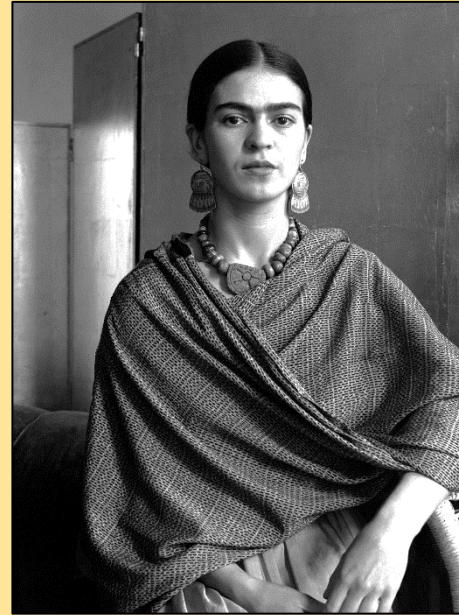

Frida Kahlo (1907-1954)

Frida Kahlo was a Mexican artist. She lived in Coyoacán, which is in Mexico. She loved her country and liked to paint Mexican plants, animals and objects.

When she was young, Frida had an accident that made her very poorly, but she liked painting so much that she kept doing it while in bed and in her wheelchair.

Frida liked to paint herself. To express what she liked and what she was feeling, she painted plants and animals around her.

Watercolour paint

More water

Less water

Tools	
Poster Paint	
Watercolours	
Powder Paint	
Paintbrush	